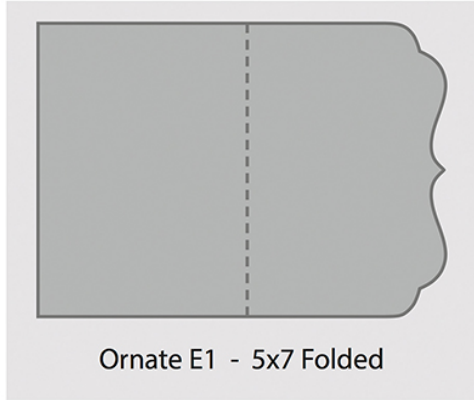

Flat Ornate Edge
5x7

Ornate E1 - 5x7

Geometric D3 - 5x7

Geometric D1 - 5x7

Curved C13 - 5x7

Basic A2 - 5x7

Scalloped B2 - 5x7

\$60/25pack

Matte or Pearl Finish | White Envelopes Included

Folded Ornate Card

5x7

Ornate E1 - 5x7 Folded

Curved C4 - 5x7 Folded

Scalloped B2 - 5x7 Folded

Basic A2 - 5x7 Folded

5x7 ORNATE FOLDED LUXE CARD