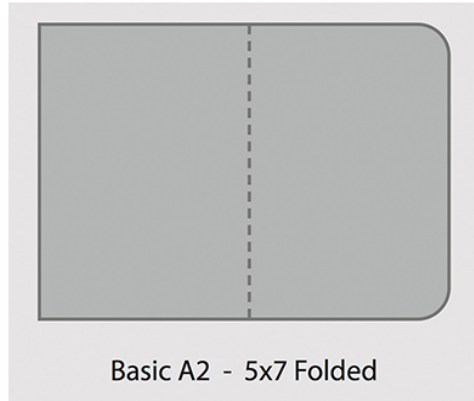

Flat Ornate Edge
5x7

Ornate E1 - 5x7

Geometric D3 - 5x7

Geometric D1 - 5x7

Curved C13 - 5x7

Basic A2 - 5x7

Scalloped B2 - 5x7

\$60/25pack

Matte or Pearl Finish | White Envelopes Included

Folded Ornate Card

5x7

Ornate E1 - 5x7 Folded

Curved C4 - 5x7 Folded

Scalloped B2 - 5x7 Folded

Basic A2 - 5x7 Folded

5x7 ORNATE FOLDED LUXE CARD