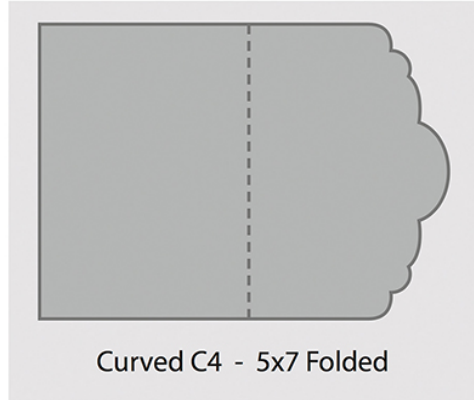

Flat Ornate Edge
5x7

Ornate E1 - 5x7

Geometric D3 - 5x7

Geometric D1 - 5x7

Curved C13 - 5x7

Basic A2 - 5x7

Scalloped B2 - 5x7

\$60/25pack

Matte or Pearl Finish | White Envelopes Included

Folded Ornate Card

5x7

Ornate E1 - 5x7 Folded

Curved C4 - 5x7 Folded

Scalloped B2 - 5x7 Folded

Basic A2 - 5x7 Folded

5x7 ORNATE FOLDED LUXE CARD